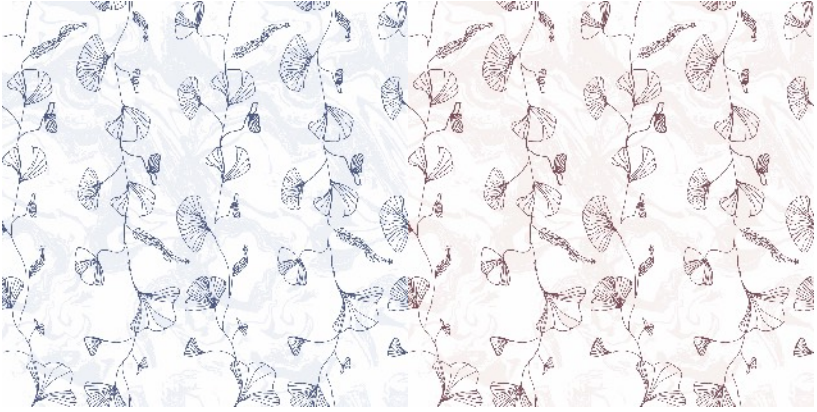

# PETALS

The image features a repeating pattern of white flowers and leaves on a solid blue background. The flowers are stylized, with five petals and a central yellow center. The leaves are simple, elongated shapes. The pattern is arranged in a grid-like fashion, with flowers and leaves alternating in a regular sequence. The word "BLOOM" is centered in the middle of the image in a white, serif font.

**BLOOM**

**FOLI**

**waaltzz**  
LUXURY WALL COVERINGS